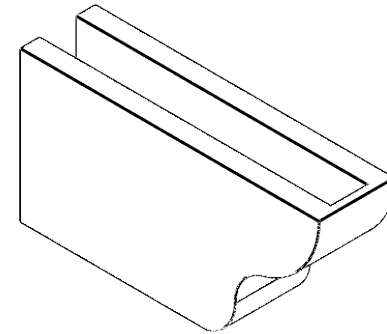

ITEM NUMBER: RFTURO040X08000X16000X008GRN00RCPR

4"W X 8"H X 16"L TIMBERTHANE ROUGH CEDAR GREENSBORO FAUX WOOD OPEN RAFTER TAIL, 8"L END, PRIMED TAN

SIDE PROFILE

FRONT PROFILE

ISOMETRIC

GENERATED DATE : 03/02/2023

EKENA MILLWORK
2300 WEST MAIN ST.
CLARKSVILLE, TX 75426
TOLL FREE: 866-607-0453
WWW.EKENAMILLWORK.COM

NOTES

1. INSTALLATION TO BE COMPLETED IN ACCORDANCE WITH MANUFACTURER'S SPECIFICATIONS.
2. DRAWING MAY NOT BE TO SCALE
3. THIS DRAWING IS INTENDED FOR DESIGN AND PLANNING PURPOSES ONLY.
4. ALL INFORMATION CONTAINED HEREIN WAS CURRENT AT THE TIME OF DEVELOPMENT BUT MUST BE REVIEWED AND APPROVED BY THE PRODUCT MANUFACTURER TO BE CONSIDERED ACCURATE.
5. TIMBERTHANE ARCHITECTURAL PRODUCTS ARE MADE FROM HIGH DENSITY URETHANE AND COME FACTORY PRIMED