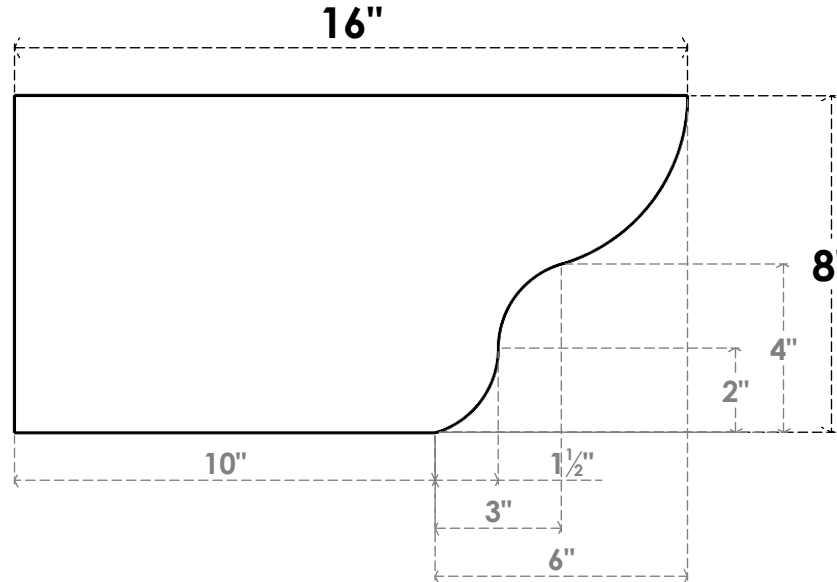

ITEM NUMBER: RFTURO040X08000X16000X008GRN00RCPR

4"W X 8"H X 16"L TIMBERTHANE ROUGH CEDAR GREENSBORO FAUX WOOD OPEN RAFTER TAIL, 8"L END, PRIMED TAN

SIDE PROFILE

FRONT PROFILE

ISOMETRIC

GENERATED DATE : 03/02/2023