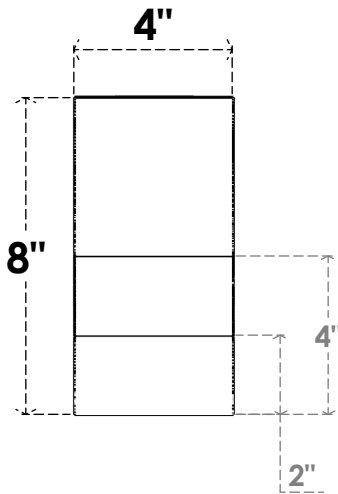

ITEM NUMBER: RFTURO040X08000X16000X008GRN00RCPR

4"W X 8"H X 16"L TIMBERTHANE ROUGH CEDAR GREENSBORO FAUX WOOD OPEN RAFTER TAIL, 8"L END, PRIMED TAN

SIDE PROFILE

FRONT PROFILE

ISOMETRIC

GENERATED DATE : 03/02/2023